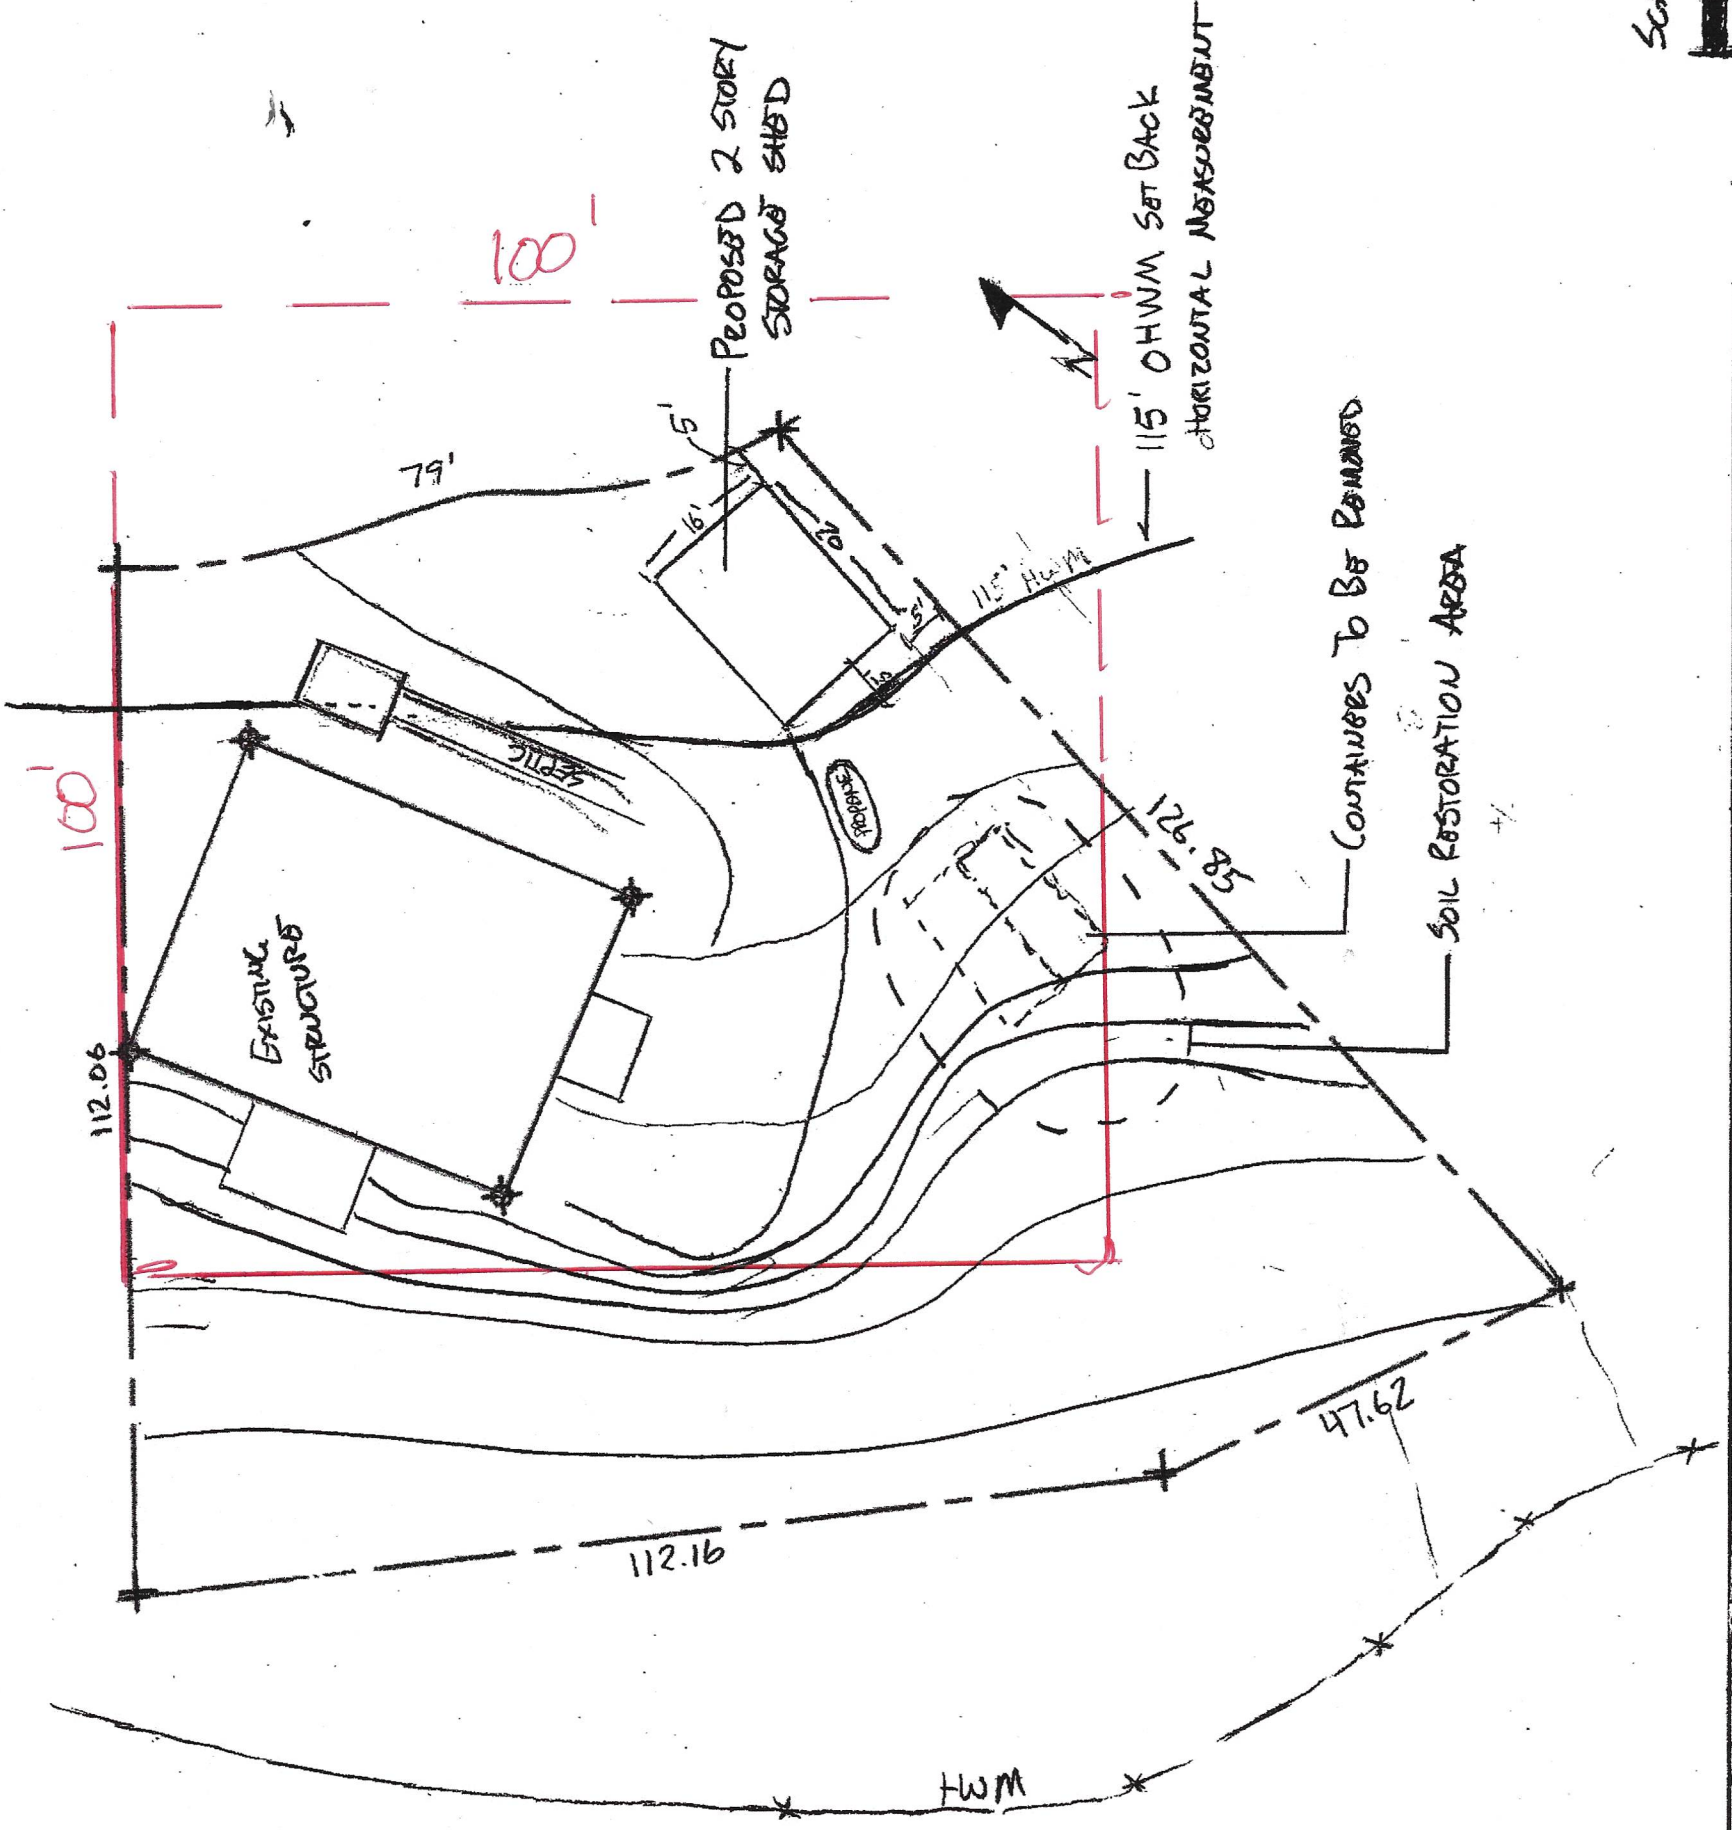

SITE PLAN

ZONING VARIANCE

McNeeley
21 Kachess Lane
Easton, WA

PARCEL 938336 ADDRESS 21 KACHESS LN., EASTON WA 98925
REVISION 6/25/21

5/22/2021